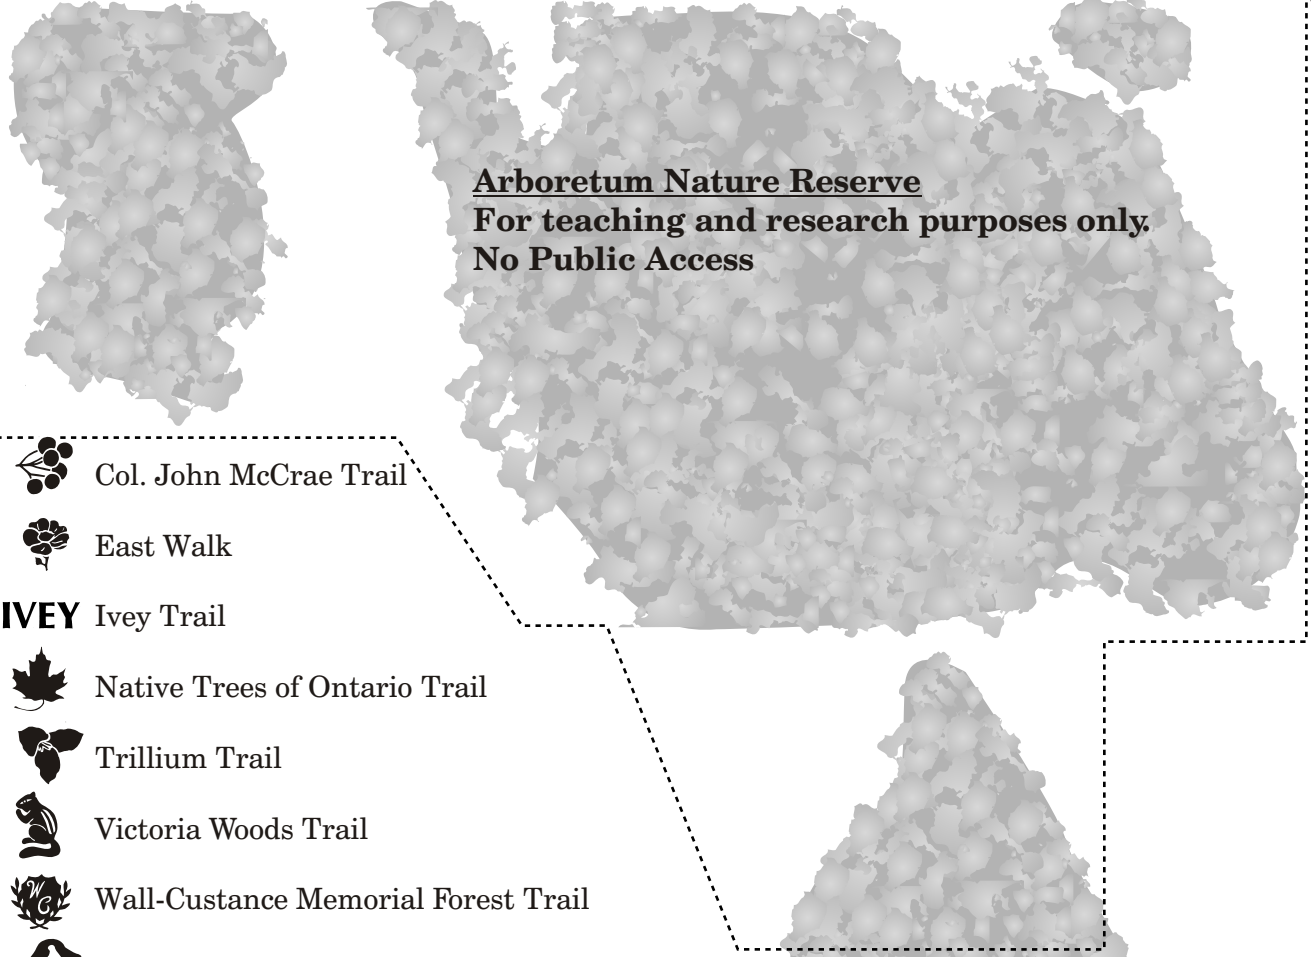

# The Arboretum, University of Guelph

- 1 Beeches and Oaks
- 2 Century Pines
- 3 Conifers
- 4 Disc Golf
- 5 Dwarf Conifers
- 6 English Garden
- 7 Gazebo
- 8 Gravel Pit Rehabilitation
- 9 Italian Garden
- 10 Japanese Garden
- 11 Lilacs
- 12 Maples
- 13 Oak Grove
- 14 Outdoor Ceremony Site
- 15 The Park in The Garden
- 16 Rhododendrons
- 17 Roses
- 18 Serviceberries
- 19 West Lawn

- Col. John McCrae Trail
- East Walk
- IVEY** Ivey Trail
- Native Trees of Ontario Trail
- Trillium Trail
- Victoria Woods Trail
- Wall-Custance Memorial Forest Trail
- Wild Goose Woods Trail
- World of Trees
- connector trail
- Arboretum boundary

- Gosling Wildlife Garden
- Hammond Rotary Tree Grove
- Hospice Lilac Garden
- Gene Bank
- Wooded Area
- Physically Challenged Parking
- Emergency Phone
- Toilet
- Closed Gate
- Pond

- Buildings**
- AC** Arboretum Centre
  - HC** Hilton Centre
  - IS** Information Shelter
  - K** Kiosk
  - TC** Taylor Centre