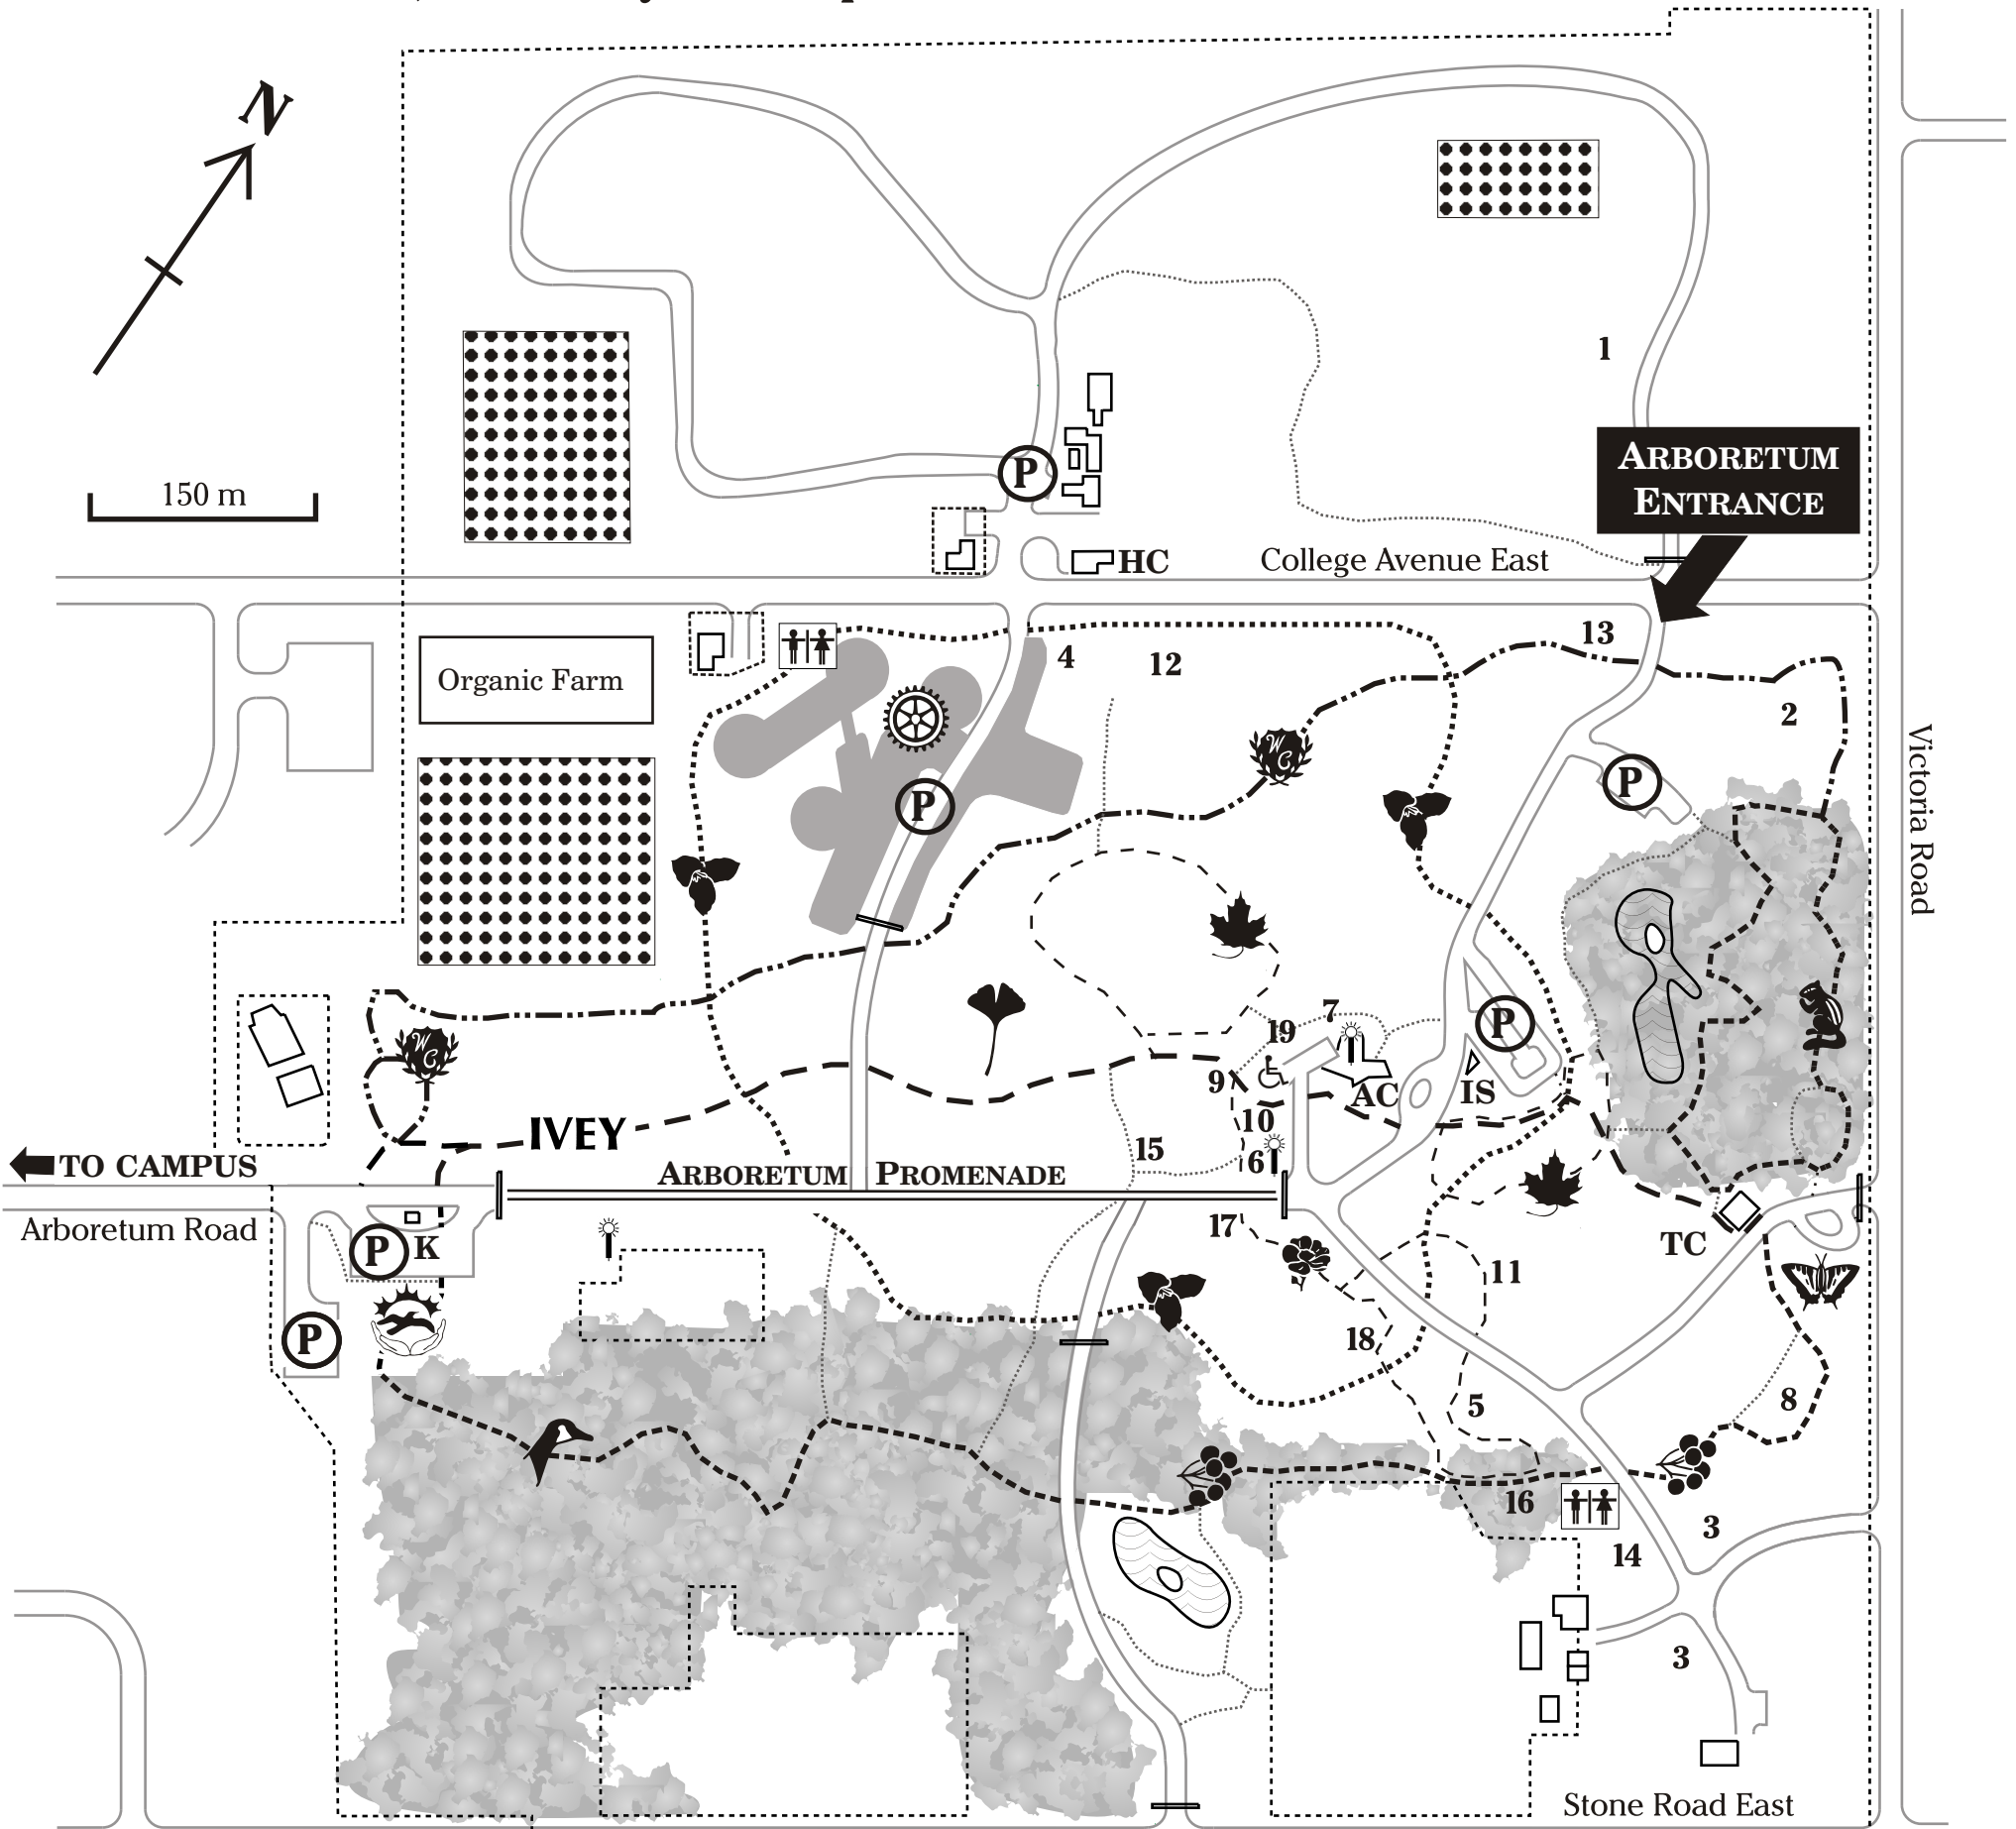

# The Arboretum, University of Guelph

- 1 Beeches and Oaks
- 2 Century Pines
- 3 Conifers
- 4 Disc Golf
- 5 Dwarf Conifers
- 6 English Garden
- 7 Gazebo
- 8 Gravel Pit Rehabilitation
- 9 Italian Garden
- 10 Japanese Garden
- 11 Lilacs
- 12 Maples
- 13 Oak Grove
- 14 Outdoor Ceremony Site
- 15 The Park in The Garden
- 16 Rhododendrons
- 17 Roses
- 18 Serviceberries
- 19 West Lawn

- Col. John McCrae Trail
- East Walk
- IVEY** Ivey Trail
- Native Trees of Ontario Trail
- Trillium Trail
- Victoria Woods Trail
- Wall-Custance Memorial Forest Trail
- Wild Goose Woods Trail
- World of Trees
- connector trail
- Arboretum boundary

- Gosling Wildlife Garden
- Hammond Rotary Tree Grove
- Hospice Lilac Garden
- Gene Bank
- Wooded Area
- Physically Challenged Parking
- Emergency Phone
- Toilet
- Closed Gate
- Pond

- Buildings**
- AC** Arboretum Centre
  - HC** Hilton Centre
  - IS** Information Shelter
  - K** Kiosk
  - TC** Taylor Centre