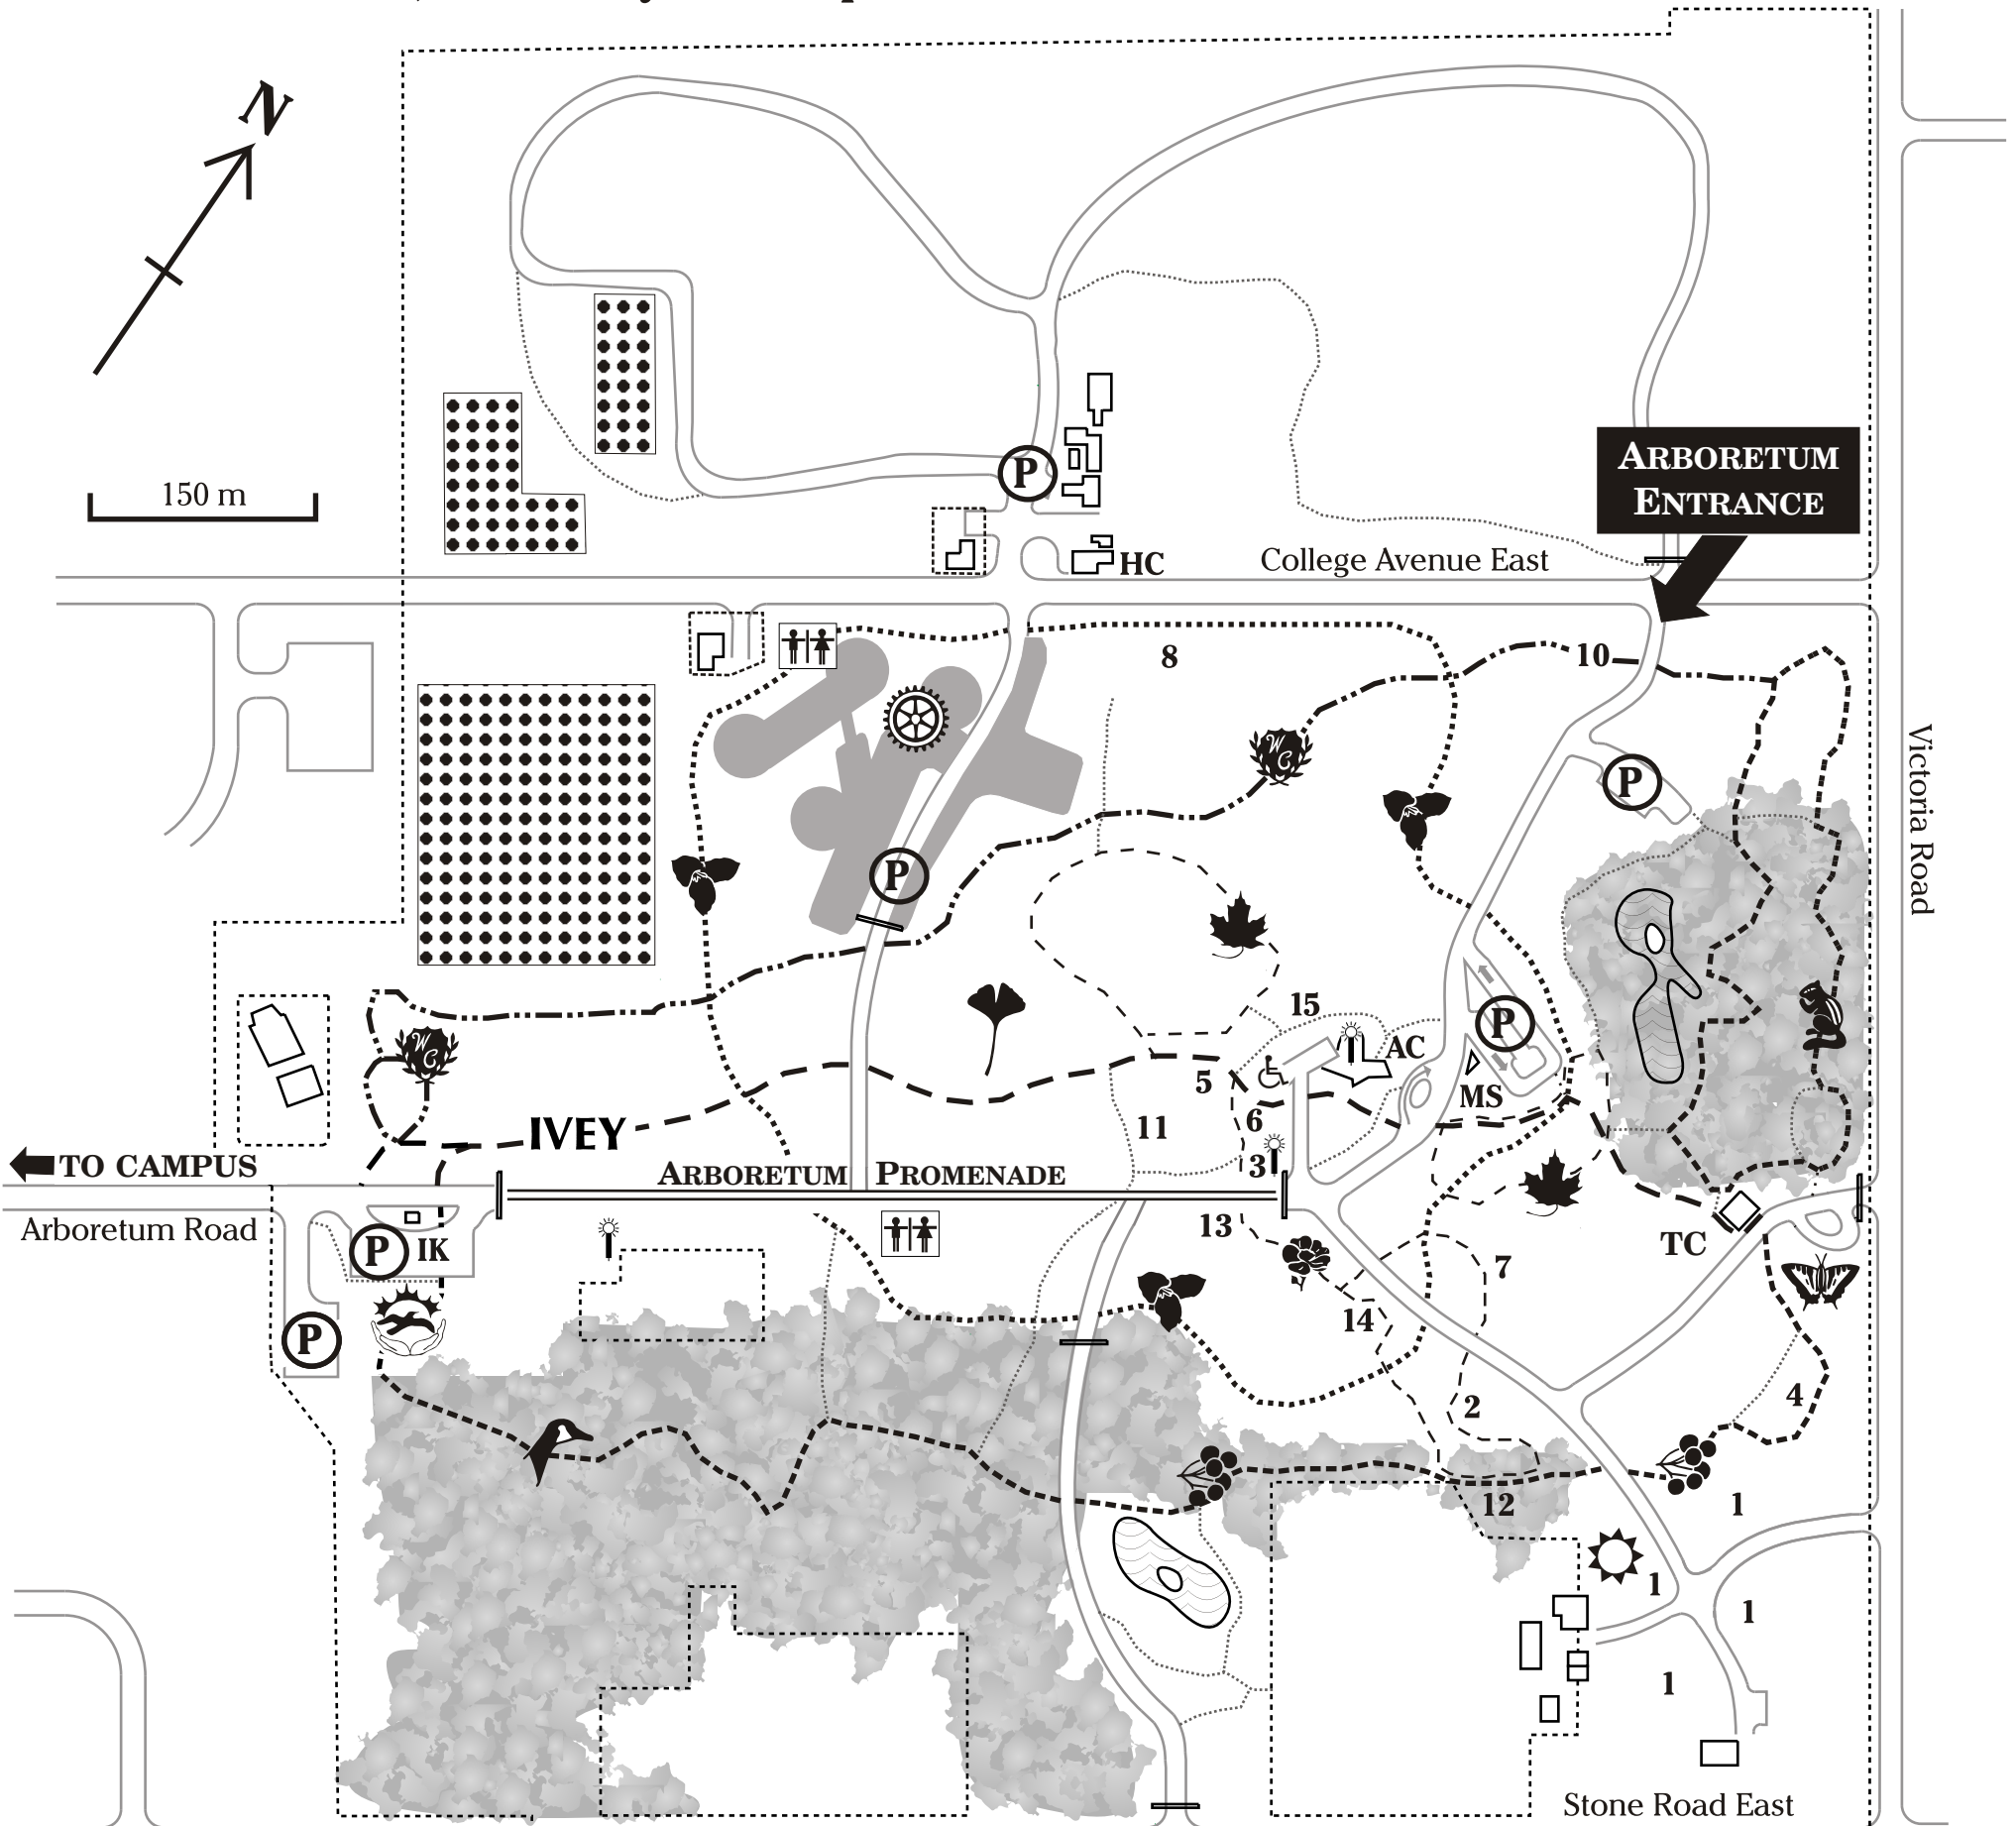

# The Arboretum, University of Guelph

- 1 Conifers
- 2 Dwarf Conifers
- 3 English Garden
- 4 Gravel Pit Rehabilitation
- 5 Italian Garden
- 6 Japanese Garden
- 7 Lilacs
- 8 Maples
- 9 Nature Reserve
- 10 Oak Grove
- 11 The Park in The Garden
- 12 Rhododendrons
- 13 Roses
- 14 Serviceberries
- 15 West Lawn

- Gosling Wildlife Garden
- Hammond Rotary Tree Grove
- Hospice Lilac Garden
- Outdoor Ceremony Site

- Arboretum Boundary
- Gene Bank
- Wooded Area
- Physically Challenged Parking
- Emergency Phone
- Toilet
- Pond
- Closed Gate

### Trails

- Col. John McCrae Trail
- East Walk
- IVEY** Ivey Trail
- Native Trees of Ontario Trail
- Trillium Trail
- Victoria Woods Trail
- Wall-Custance Memorial Forest Trail
- Wild Goose Woods Trail
- World of Trees
- connector trail

### Buildings

- AC** Arboretum Centre
- HC** Hilton Centre
- IK** Information Kiosk
- MS** Memorial Shelter
- TC** Taylor Centre